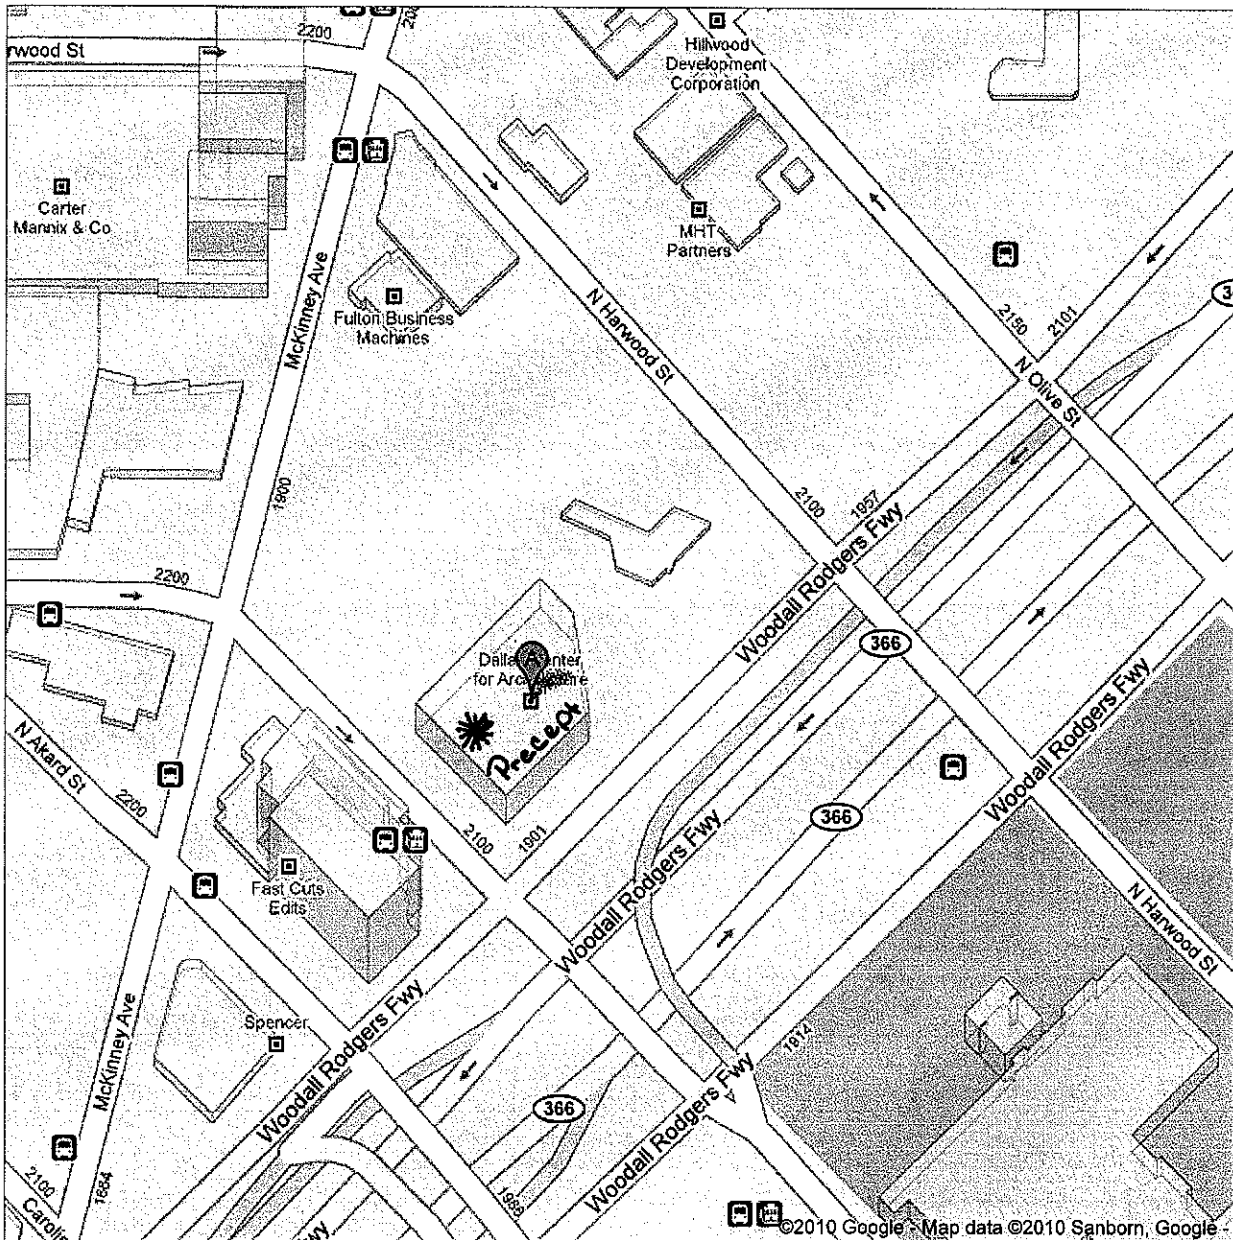

Google maps

Address 1909 Woodall Rodgers Fwy
Dallas, TX 75201

Get Google Maps on your phone

Text the word "GMAPS" to 466453

©2010 Google - Map data ©2010 Sanborn, Google