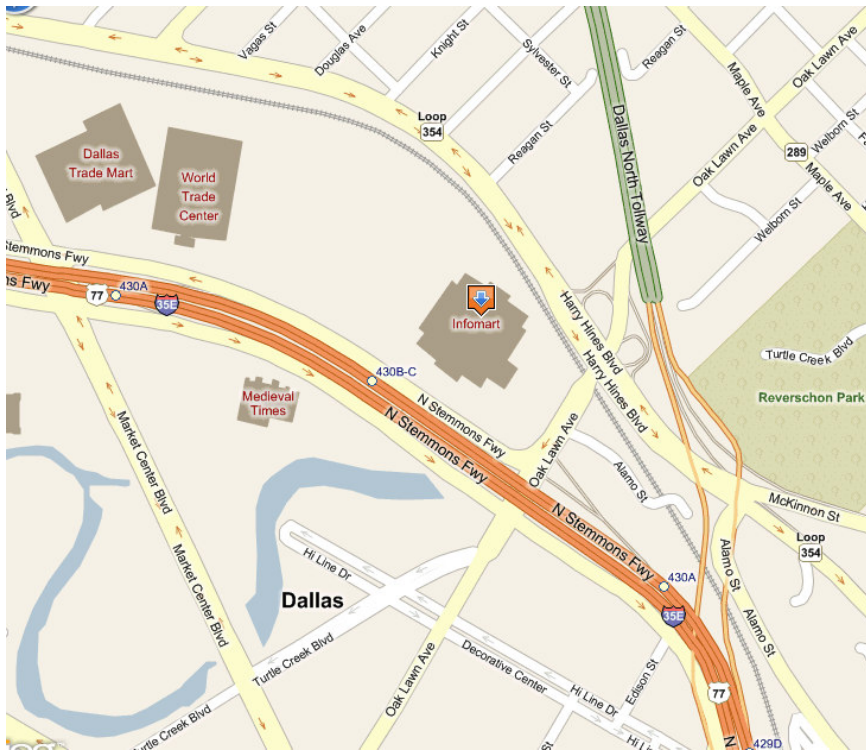

URS CORPORATION  
1950 N. Stemmons Freeway, Suite 6000  
Dallas, Texas, 75207

@ the *INFOMART*  
(north east corner of Oak Lawn Ave and I-35E)

**From I-35E (Southbound)**

- Exit Oak Lawn and U-Turn left at the light.
- Proceed on the North Bound Service road of IH-35
- Turn right into the Infomart

**From I-35E (Northbound)**

- Exit Oak Lawn
- Proceed thru traffic lights at Oak Lawn and IH-35
- Turn right into the Infomart

**From North Central Expressway (75)**

- Take the TX-377 (Woodall Rogers Fwy) exit to Denton (I-35E N)
- Head north on I-35E.
- Exit Oak Lawn
- Proceed thru traffic lights at Oak Lawn and IH-35
- Turn right into the Infomart

**From East Dallas / Rockwall**

- I-30 West
- Take I-35E Exit to Denton
- Exit Oak Lawn
- Proceed thru traffic lights at Oak Lawn and IH-35
- Turn right into the Infomart

**From West Dallas**

- I-30 East
- Take I-35E Exit to Denton
- Exit Oak Lawn
- Proceed thru traffic lights at Oak Lawn and IH-35
- Turn right into the Infomart