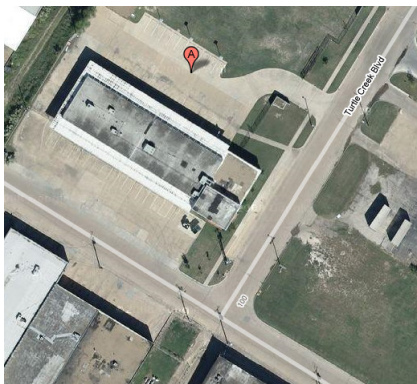

architectural lighting associates
101 turtle creek boulevard
dallas, texas 75207
p 214.658.9029

Map

Satellite View

Enter at stair by the BLUE WALL in Photo Below