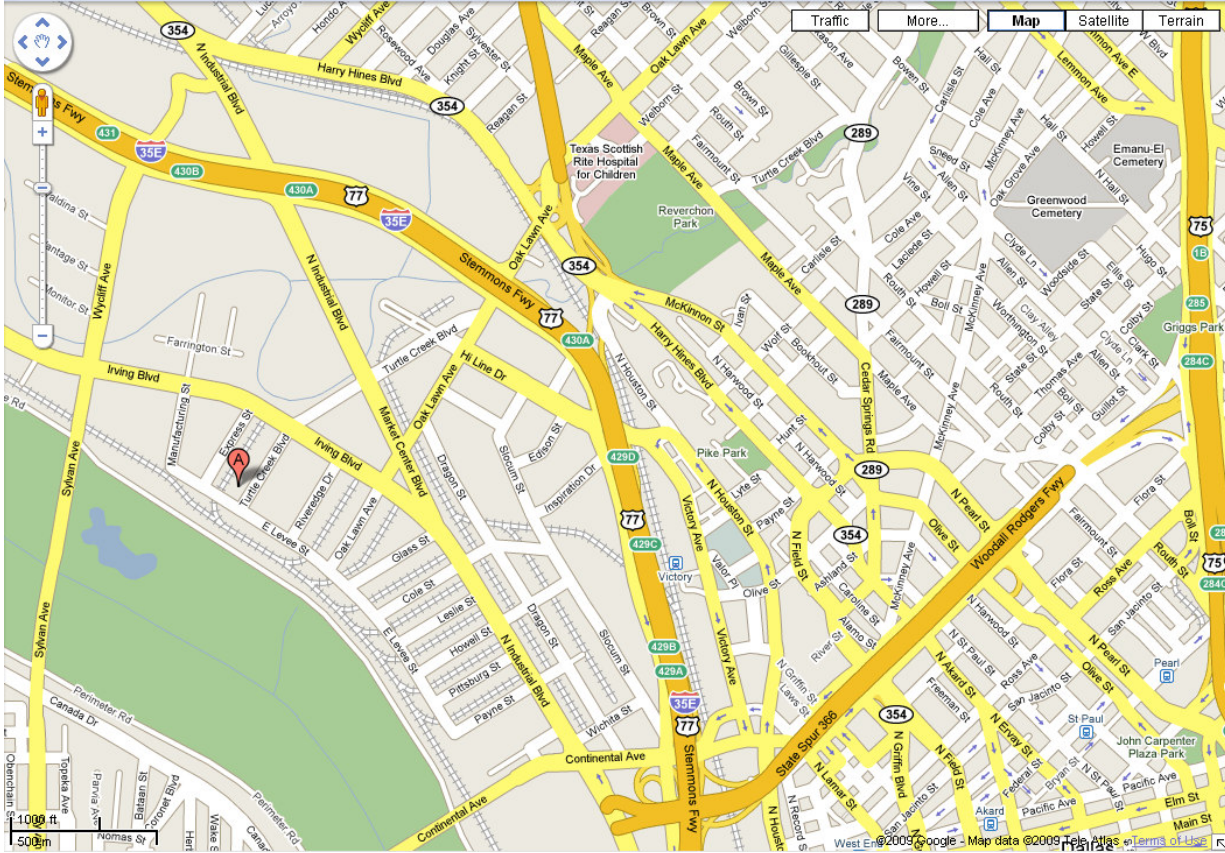

architectural lighting associates
101 turtle creek boulevard
dallas, texas 75207
p 214.658.9029

Map

Satellite View

Enter at stair by the BLUE WALL in Photo Below