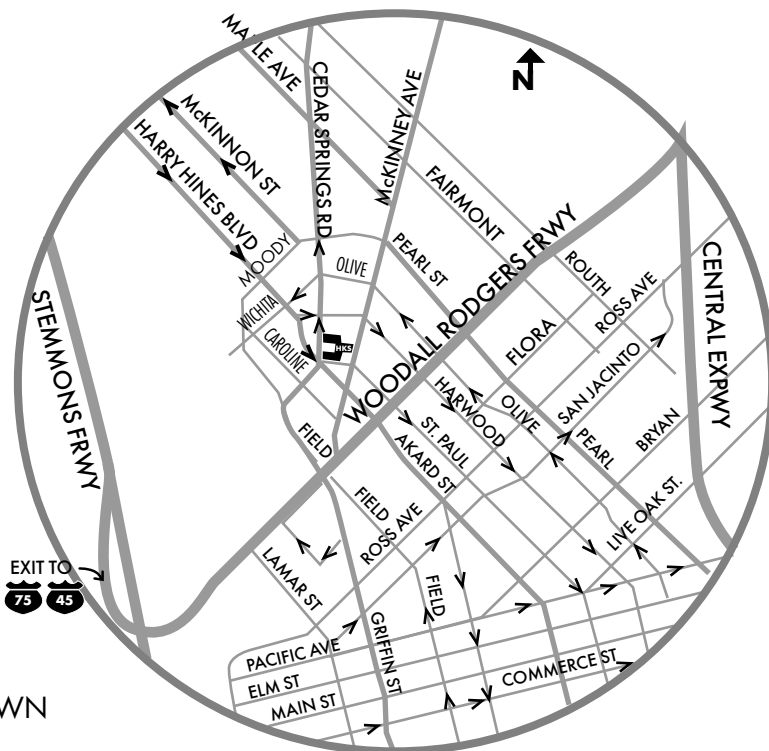

HKS

DIRECTIONS TO:

HKS INC.
1919 MCKINNEY AVENUE
DALLAS, TEXAS 75201
214.969.5599

DFW Airport to HKS

- Take south airport exit to 183 east follow sign to Dallas.
- 183 merges into 35E south.
- Take Exit 429A to the right "45 75" to Houston".
- Exit at Pearl St.
- Exit right onto Olive St. (This is an immediate right after exiting onto Pearl St.)
- Turn left onto McKinney Ave.
- Continue 2.5 blocks and park at HKS motor court on the right.

Love Field to HKS

- Exit airport.
- At stop light continue south, crossing over Mockingbird.
- (You will be on Cedar Springs.)
- Cross over Oaklawn. At next light, turn right to continue on Cedar Springs.
- Turn left onto Pearl St.
- Turn right onto McKinney Avenue.
- Continue 2.5 blocks and park at HKS motor court on the right.

Dallas North Tollway to HKS

- Take Tollway south to last tollbooth (75¢ toll)
- Stay left and follow signs to Pearl Street.
- Turn right onto McKinney Avenue.
- Continue 2.5 blocks and park at HKS motor court on the right.

Central Expressway (US 75) to HKS

- From southbound (US 75) exit "to 35E" (Woodall Rodgers)
- Exit to Pearl St.
- Turn right onto Pearl St.
- Turn left onto McKinney Avenue.
- Continue 2.5 blocks and park at HKS motor court on the right.

Fort Worth/Arlington to HKS

- Take I-30 east to I-35 north to "Denton/Sherman" (two left lanes exit)
- After a very short distance on I-35, take the US 75 exit.
- Exit at Pearl St.
- Exit right onto Olive St. (This is an immediate right after exiting onto Pearl St.)
- Turn left onto McKinney Ave.
- Continue 2.5 blocks and park at HKS motor court on the right.

DOWNTOWN