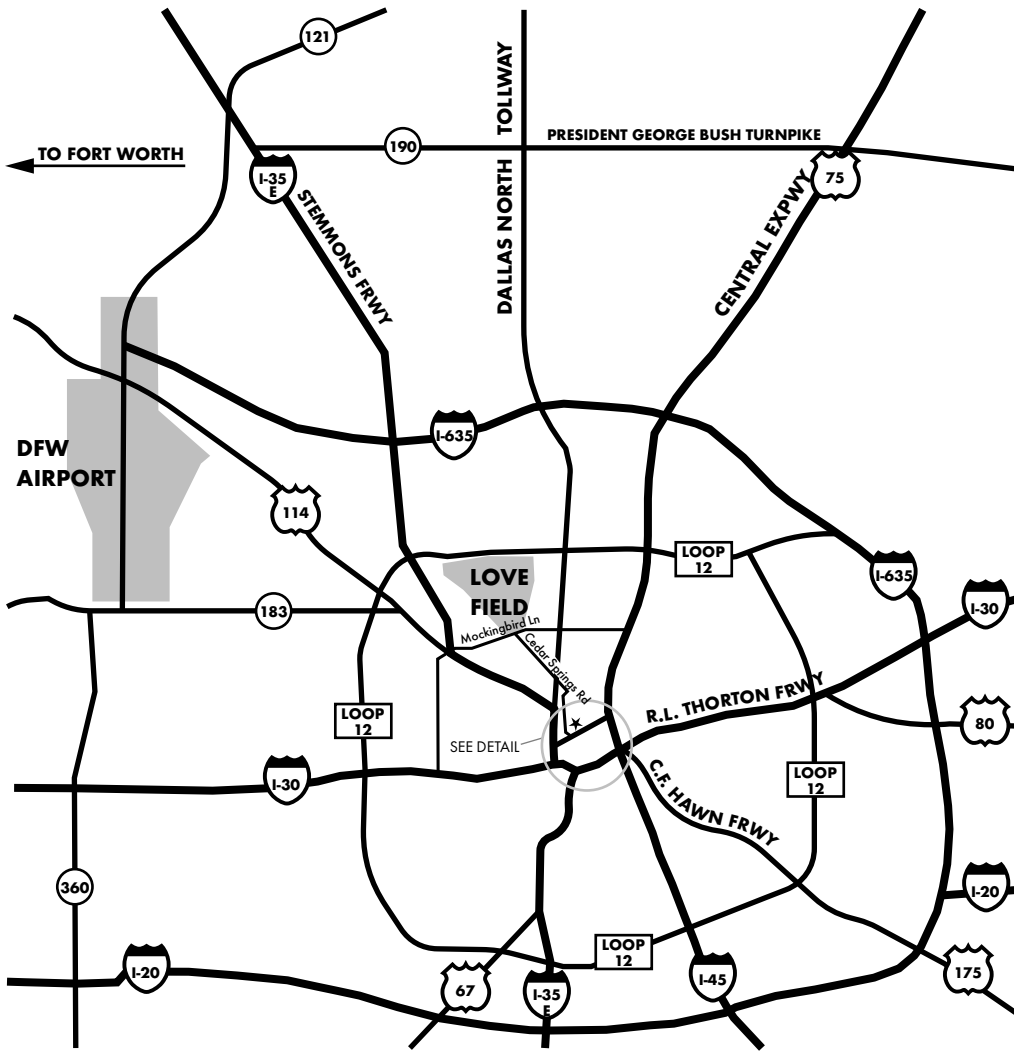

HKS

DIRECTIONS TO:

HKS INC.
1919 MCKINNEY AVENUE
DALLAS, TEXAS 75201
214.969.5599

DFW Airport to HKS

- Take south airport exit to 183 east follow sign to Dallas.
- 183 merges into 35E south.
- Take Exit 429A to the right "45 75" to Houston".
- Exit at Pearl St.
- Exit right onto Olive St. (This is an immediate right after exiting onto Pearl St.)
- Turn left onto McKinney Ave.
- Continue 2.5 blocks and park at HKS motor court on the right.

Love Field to HKS

- Exit airport.
- At stop light continue south, crossing over Mockingbird.
- (You will be on Cedar Springs.)
- Cross over Oaklawn. At next light, turn right to continue on Cedar Springs.
- Turn left onto Pearl St.
- Turn right onto McKinney Avenue.
- Continue 2.5 blocks and park at HKS motor court on the right.

Dallas North Tollway to HKS

- Take Tollway south to last tollbooth (75¢ toll)
- Stay left and follow signs to Pearl Street.
- Turn right onto McKinney Avenue.
- Continue 2.5 blocks and park at HKS motor court on the right.

Central Expressway (US 75) to HKS

- From southbound (US 75) exit "to 35E" (Woodall Rodgers)
- Exit to Pearl St.
- Turn right onto Pearl St.
- Turn left onto McKinney Avenue.
- Continue 2.5 blocks and park at HKS motor court on the right.

Fort Worth/Arlington to HKS

- Take I-30 east to I-35 north to "Denton/Sherman" (two left lanes exit)
- After a very short distance on I-35, take the US 75 exit.
- Exit at Pearl St.
- Exit right onto Olive St. (This is an immediate right after exiting onto Pearl St.)
- Turn left onto McKinney Ave.
- Continue 2.5 blocks and park at HKS motor court on the right.