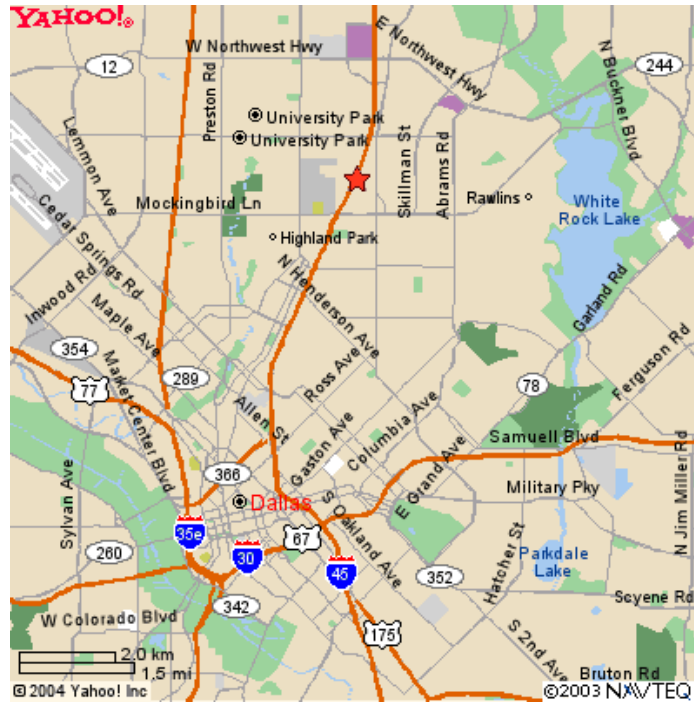

DALLAS VIEW