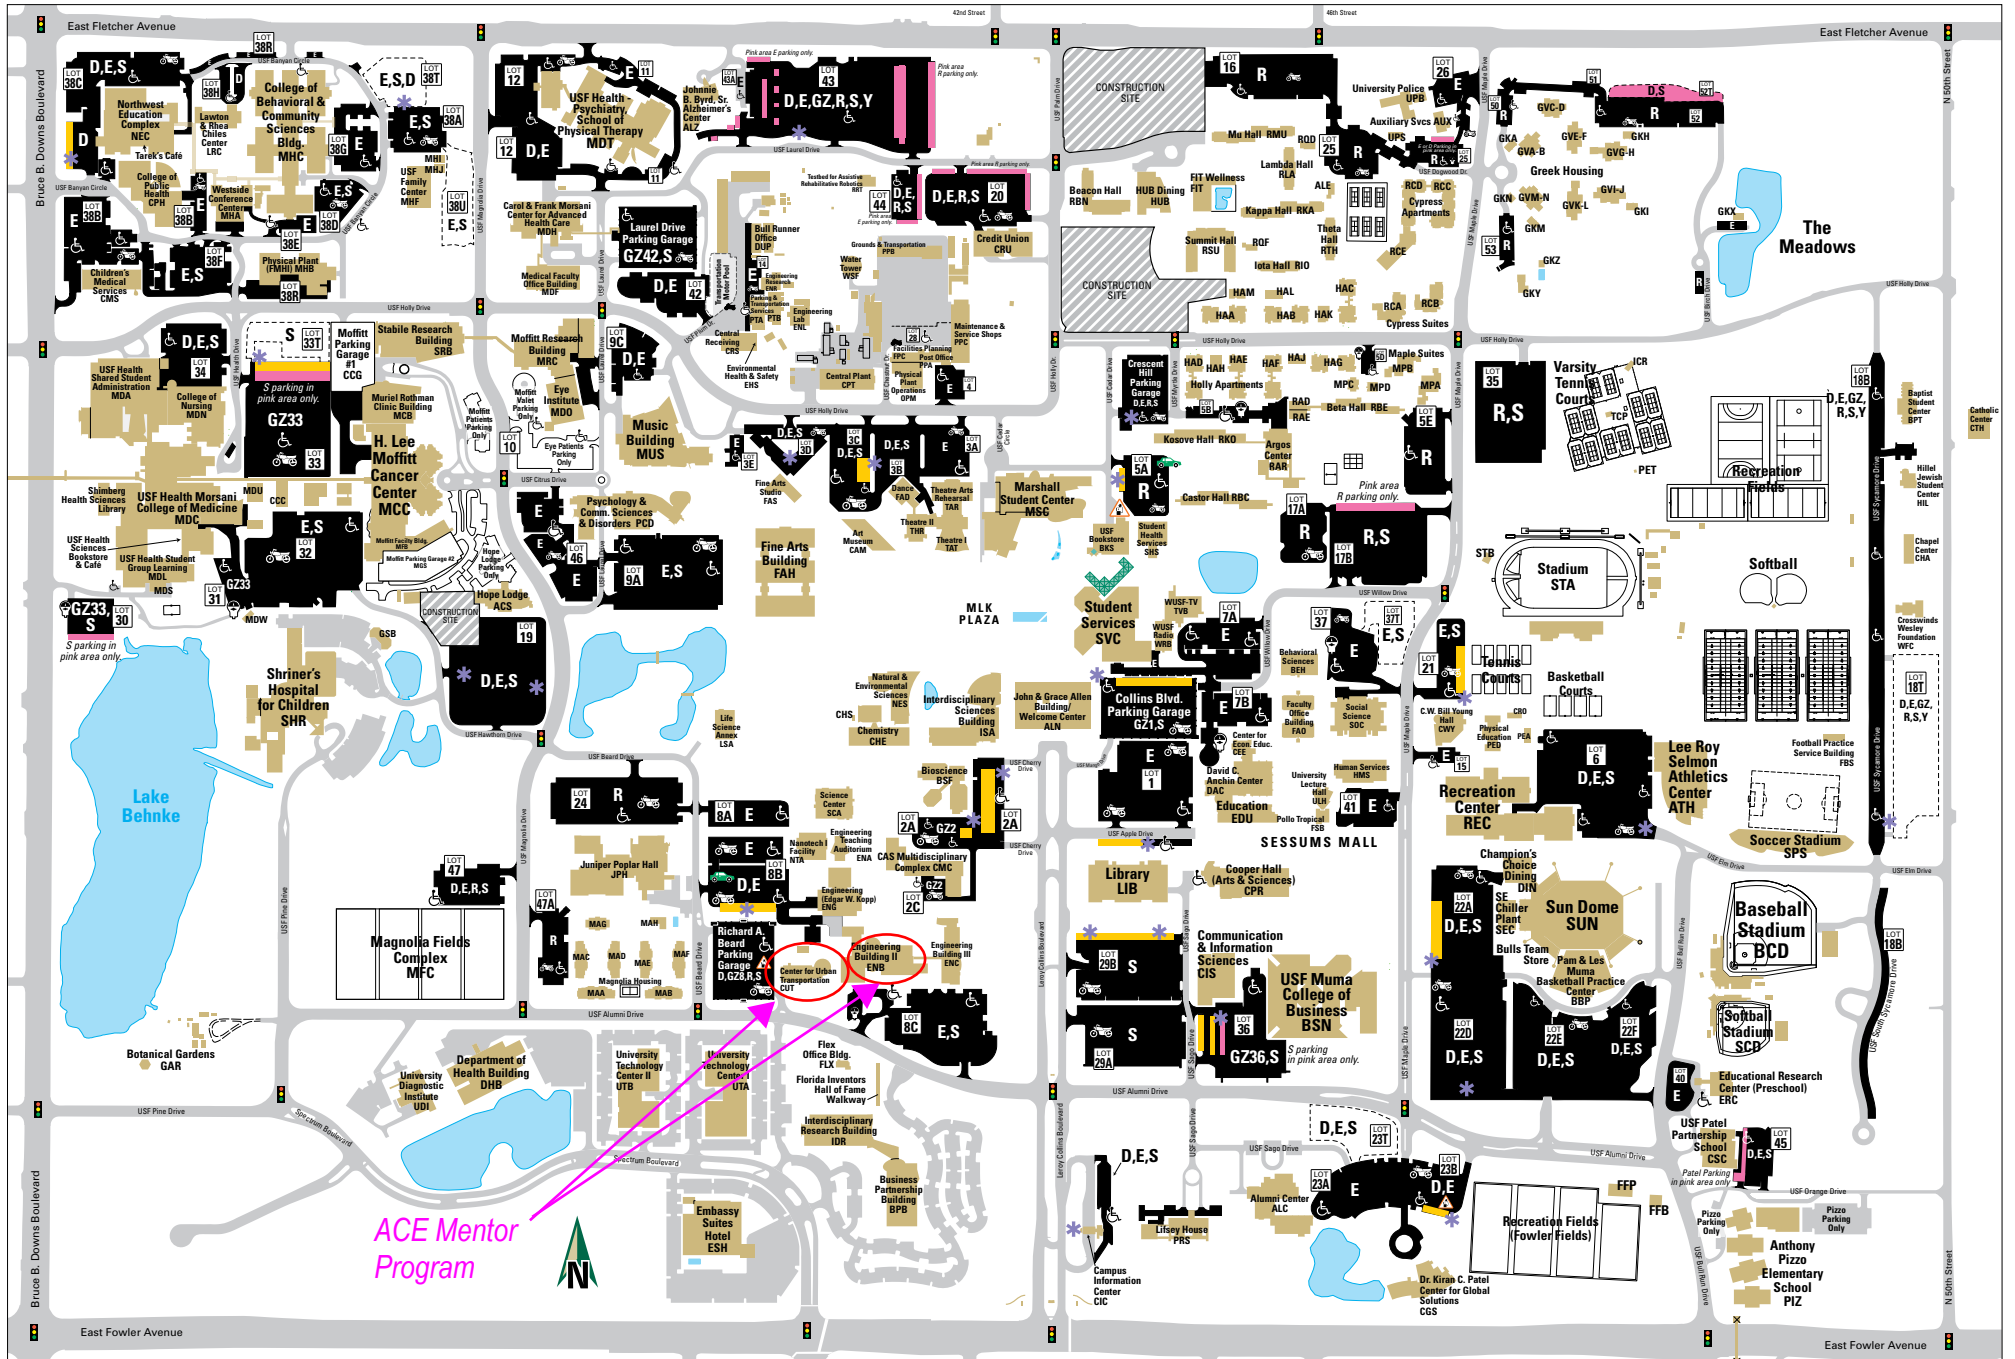

USF UNIVERSITY OF SOUTH FLORIDA TAMPA CAMPUS PARKING MAP

Revised 09/15/17 • Note: This map and all parking designations are subject to change. For the most up-to-date information, please see usf.edu/parking.

ACE Mentor Program

MAP KEY

- S - Non-Resident Student
- R - Resident Student
- Y - Park-n-Ride / Alumni

- GZ - Gold Staff
- E - Staff
- D - Daily / Visitor Parking

- Designated Parking
- Hourly Parking / Parkmobile

- Motorcycle Parking
- Disabled Parking

- Permit Pay Station
- Metered Parking

- Electric Car Charging Station
- Enterprise CarShare